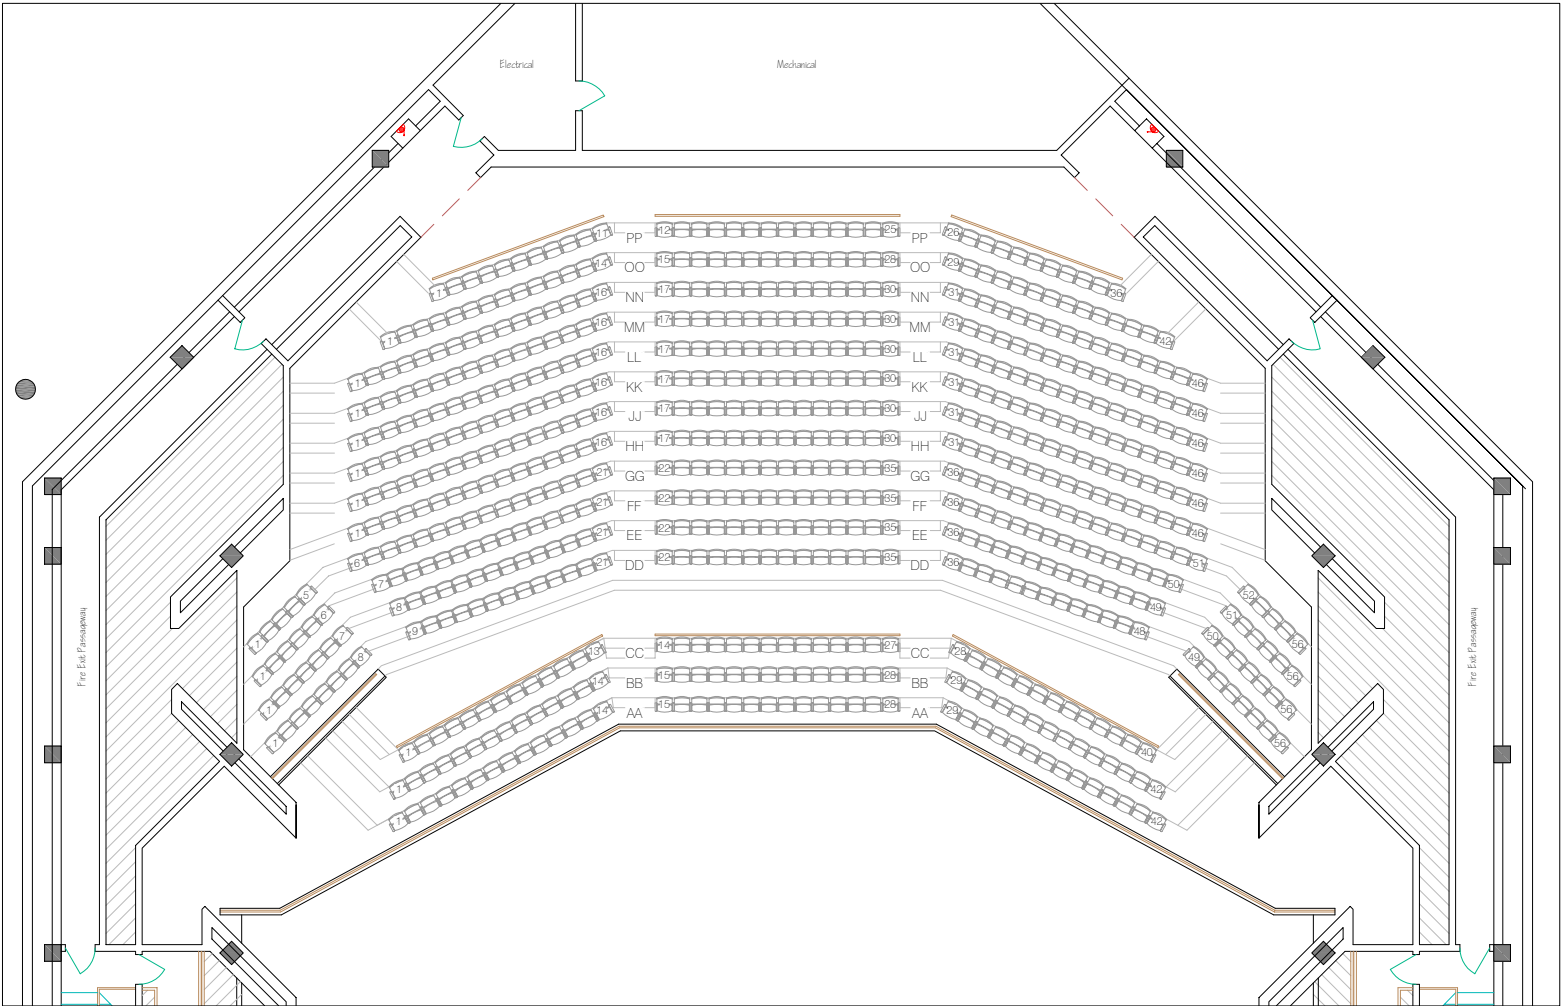

Sidney J. Marcus Auditorium - Seating Chart

Balcony Level - 702 Seats

Main Level - 1024 Seats