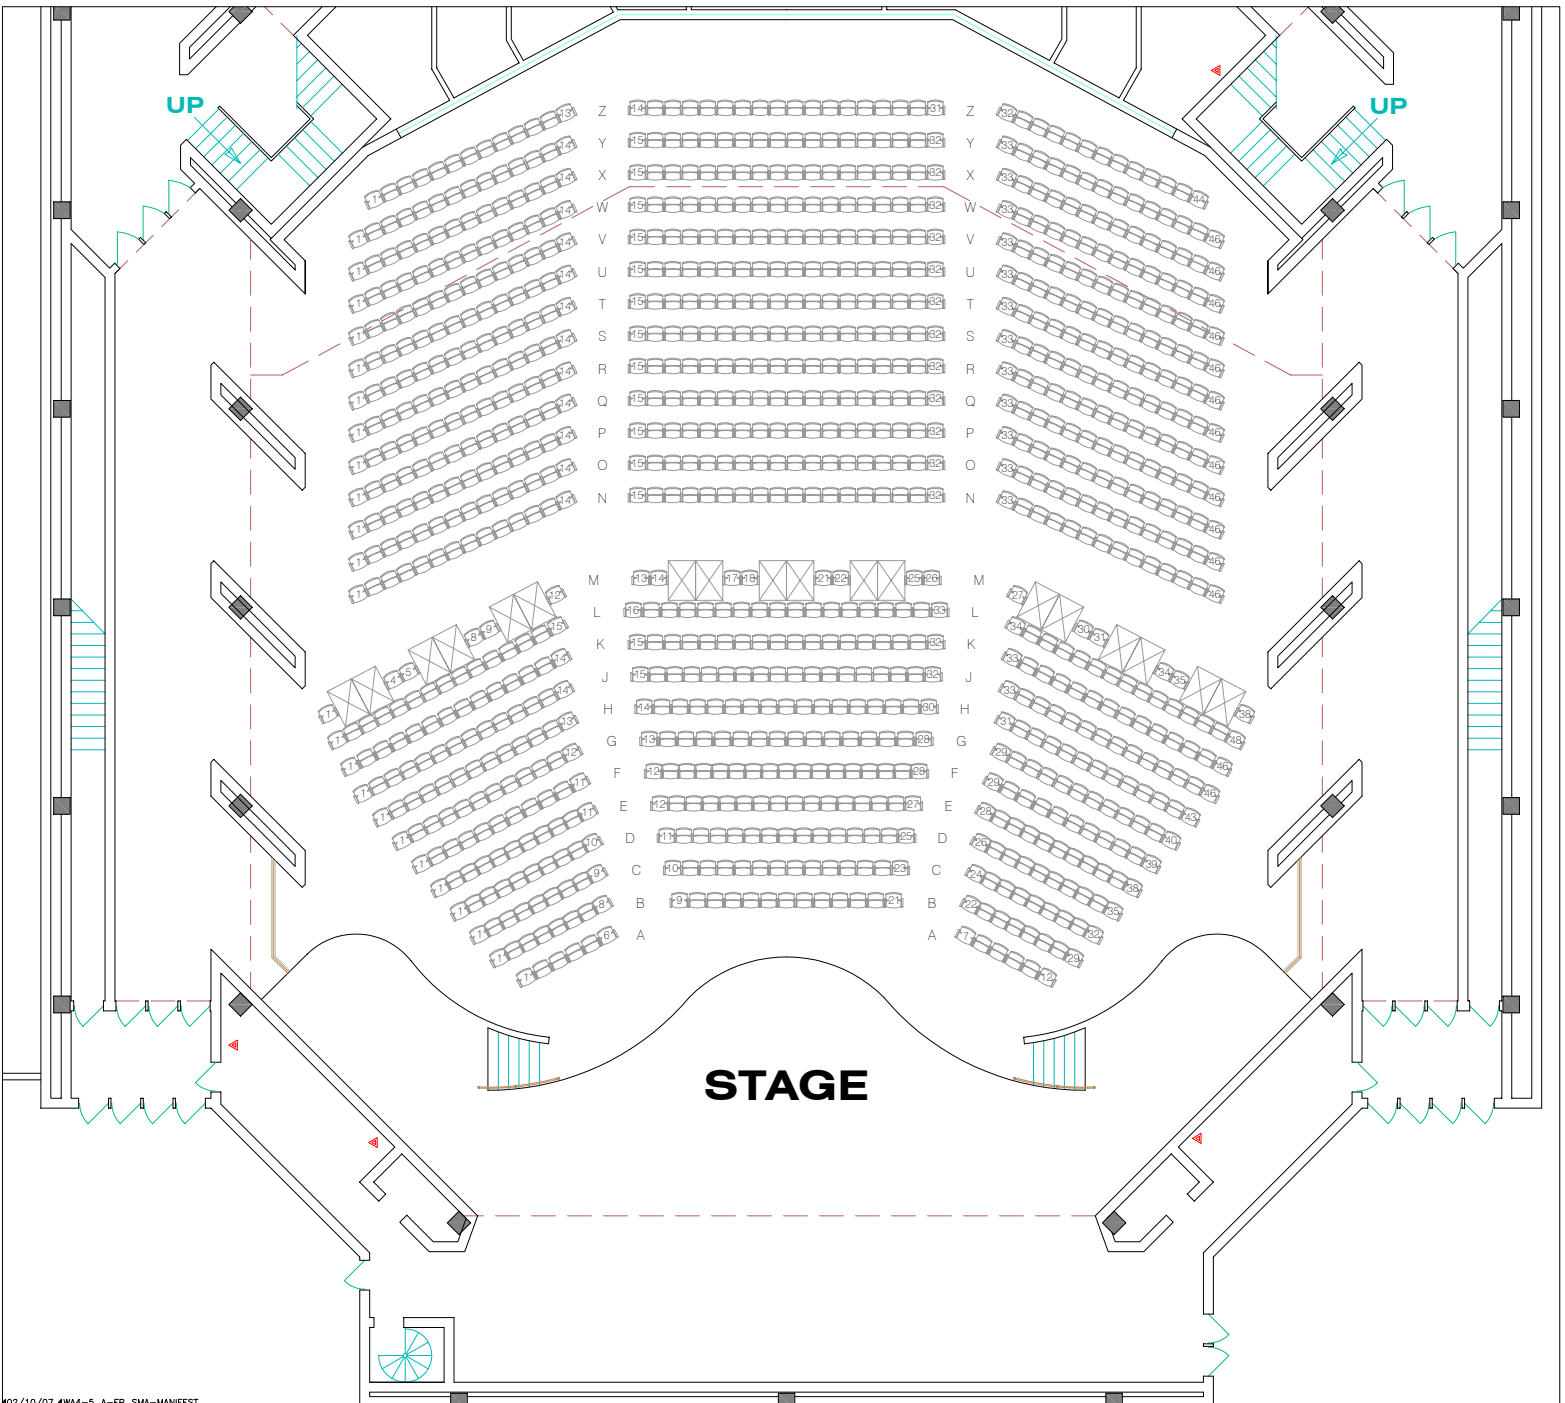

Sidney J. Marcus Auditorium - Seating Chart

Balcony Level - 702 Seats

Main Level - 1024 Seats